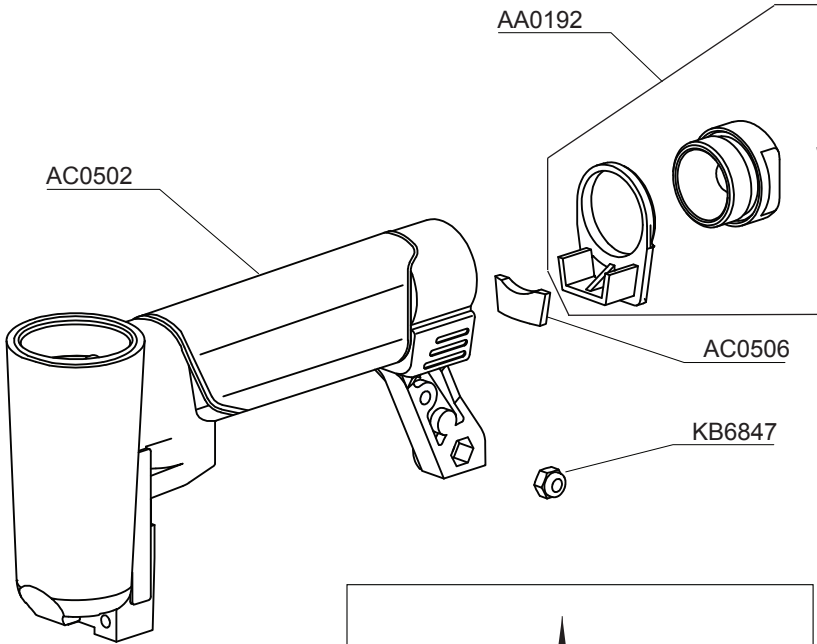

- Does Not Include O-rings
- No incluye sellos de gomas
- Joints exclus

Contents of YK0802 Kit
Contents of YK0803 Kit