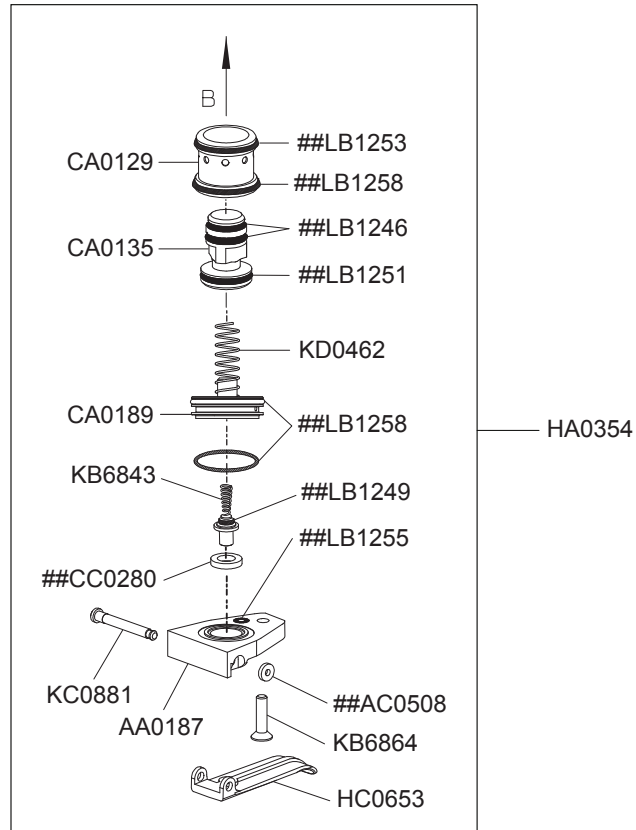

- Does Not Include O-rings
- No incluye sellos de gomas
- Joints exclus

Contents of YK0802 Kit
Contents of YK0803 Kit